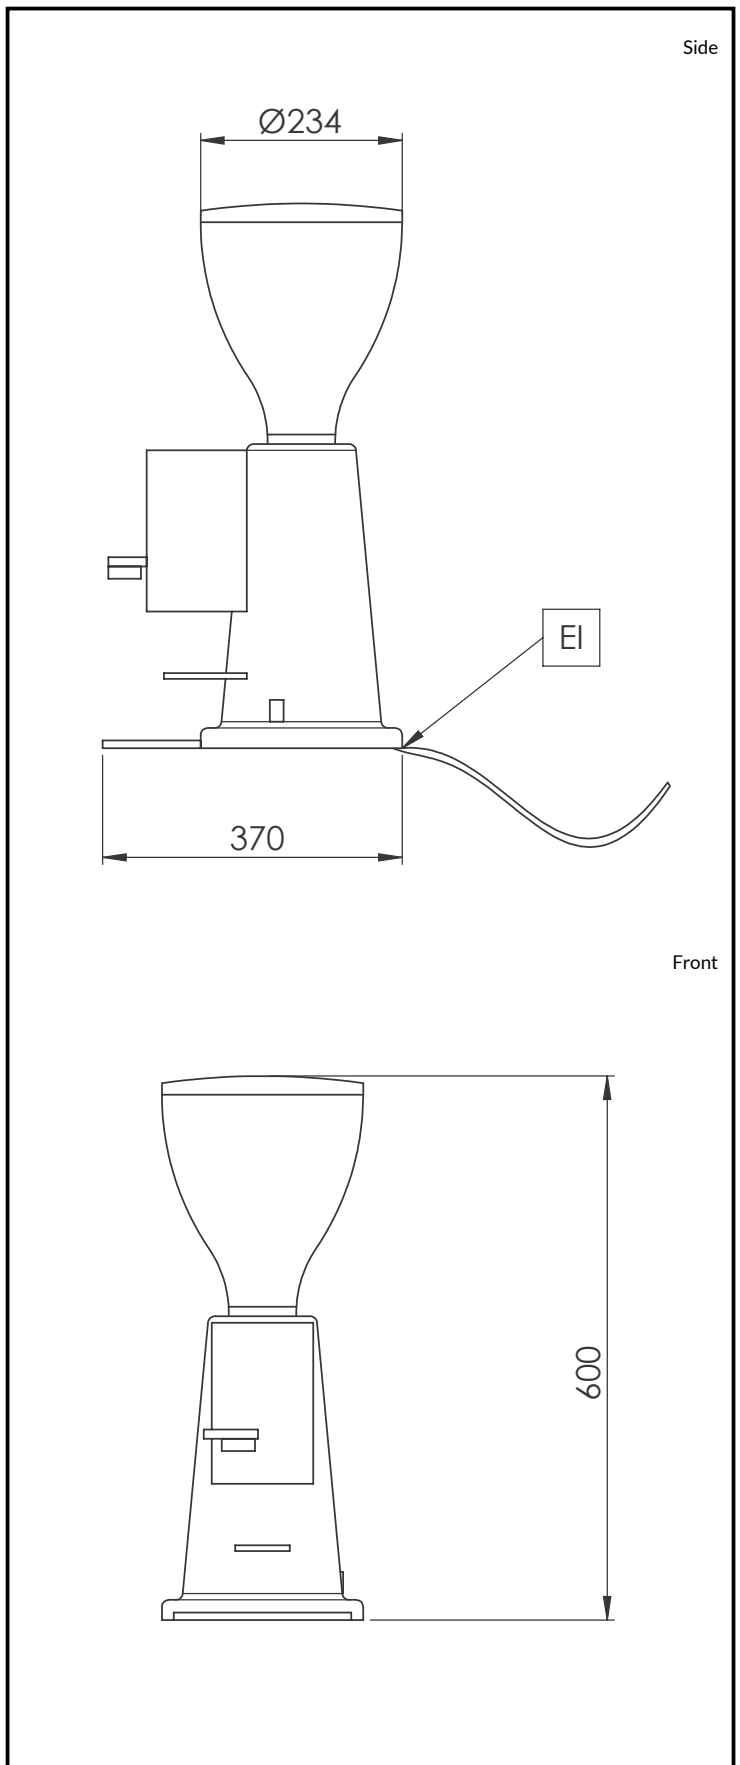

## Doser coffee grinder, flat burrs 65mm

---

**Ref: 602543**  
**(GRND600)**

Doser Coffee Grinder, flat, 65mm

GRND600

UNIC

## Doser coffee grinder, flat burrs 65mm

## Key Information:

External dimensions,

Width: 230 mm

External dimensions,

Depth: 370 mm

External dimensions,

Height: 600 mm

Net weight: 13 kg

Shipping weight: 14 kg

Shipping height: 300 mm

Shipping width: 450 mm

Shipping depth: 700 mm

Shipping volume: 0.09 m<sup>3</sup>

The company reserves the right to make modifications to the products without prior notice. All information correct at time of printing.